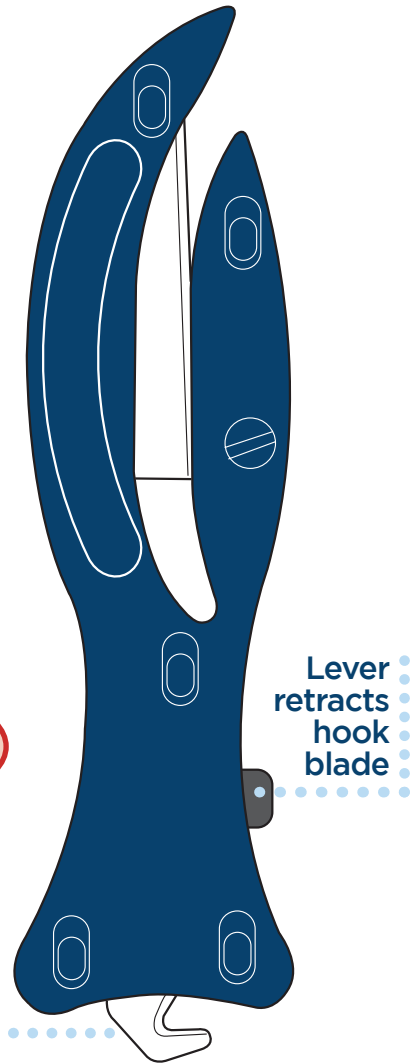

Detectamet Detectable Heavy Duty Safety Knife with Enclosed Blade (Pack of 5)

SK118 (615-K118-T197-P01)

**Metal Detectable
 Replacement Blades Available**

Heavy duty detectable safety knife with enclosed blade. Available with or without retractable hook. Suitable for most packaging.

- Opposing slopes at mouth exit reduce friction for a more efficient cut
- Enclosed fixed stainless steel blade
- Suitable for ambidextrous use
- Spring loaded hook blade can be positioned for automatic or manual retraction

Colour:

SK118 Applications:

Banding

Cardboard

Rope

Bubblewrap

Shrinkwrap

To switch the hook blade from auto to manual retraction, simply disassemble knife and invert the hook blade

Auto Retract Hook

Manual Retract Hook