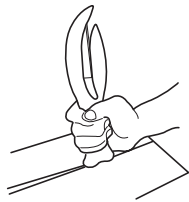

Detectamet Detectable Heavy Duty Safety Knife with Enclosed Blade (Pack of 5)

SK118 (615-K118-T197-P01)

**Metal Detectable
 Replacement Blades Available**

Heavy duty detectable safety knife with enclosed blade. Available with or without retractable hook. Suitable for most packaging.

- Opposing slopes at mouth exit reduce friction for a more efficient cut
- Enclosed fixed stainless steel blade
- Suitable for ambidextrous use
- Spring loaded hook blade can be positioned for automatic or manual retraction

Colour:

SK118 Applications:

Banding

Cardboard

Rope

Bubblewrap

Shrinkwrap

To switch the hook blade from auto to manual retraction, simply disassemble knife and invert the hook blade