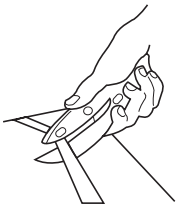

Detectamet Detectable Heavy Duty Safety Knife with Enclosed Blade (Pack of 5)

SK118 (615-K118-T197-P01)

**Metal Detectable
 Replacement Blades Available**

Heavy duty detectable safety knife with enclosed blade. Available with or without retractable hook. Suitable for most packaging.

- Opposing slopes at mouth exit reduce friction for a more efficient cut
- Enclosed fixed stainless steel blade
- Suitable for ambidextrous use
- Spring loaded hook blade can be positioned for automatic or manual retraction

Colour:

SK118 Applications:

Banding

Cardboard

Rope

Bubblewrap

Shrinkwrap

To switch the hook blade from auto to manual retraction, simply disassemble knife and invert the hook blade